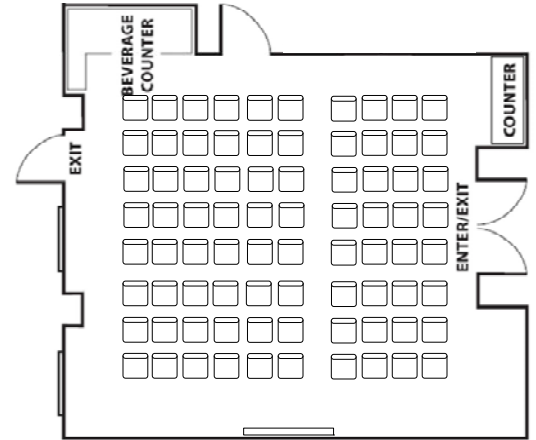

## Beluga Room

Classroom Seating  
Max. Capacity: 24

Theater Seating  
Max. Capacity: 40

Banquet Seating  
Max. Capacity: 27

Conference Seating  
Max. Capacity: 16

U-Shape Seating  
Max. Capacity: 18

H-Square Seating  
Max. Capacity: 24

## Orca Room

Classroom Seating  
Max. Capacity: 39

Theater Seating  
Max. Capacity: 80

Banquet Seating  
Max. Capacity: 54

Conference Seating  
Max. Capacity: 26

U-Shape Seating  
Max. Capacity: 26

H-Square Seating  
Max. Capacity: 36

**Classroom Seating**  
Max. Capacity: 24

**Theater Seating**  
Max. Capacity: 40

**Banquet Seating**  
Max. Capacity: 27

**Conference Seating**  
Max. Capacity: 16

**U-Shape Seating**  
Max. Capacity: 18

**H-Square Seating**  
Max. Capacity: 24

Classroom Seating  
Max. Capacity: 39

Theater Seating  
Max. Capacity: 80

Banquet Seating  
Max. Capacity: 54

Conference Seating  
Max. Capacity: 26

U-Shape Seating  
Max. Capacity: 26