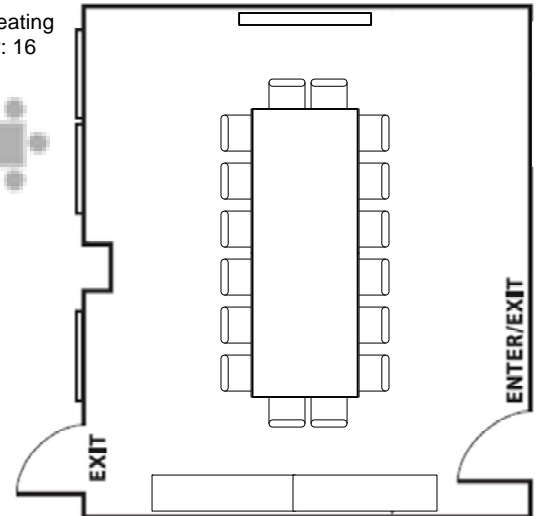

## Beluga Room

Classroom Seating  
Max. Capacity: 24

Theater Seating  
Max. Capacity: 40

Banquet Seating  
Max. Capacity: 27

Conference Seating  
Max. Capacity: 16

U-Shape Seating  
Max. Capacity: 18

H-Square Seating  
Max. Capacity: 24

## Orca Room

Classroom Seating  
Max. Capacity: 39

Theater Seating  
Max. Capacity: 80

Banquet Seating  
Max. Capacity: 54

Conference Seating  
Max. Capacity: 26

U-Shape Seating  
Max. Capacity: 26

H-Square Seating  
Max. Capacity: 36

**Classroom Seating**  
Max. Capacity: 24

**Theater Seating**  
Max. Capacity: 40

**Banquet Seating**  
Max. Capacity: 27

**Conference Seating**  
Max. Capacity: 16

**U-Shape Seating**  
Max. Capacity: 18

**H-Square Seating**  
Max. Capacity: 24

Classroom Seating  
Max. Capacity: 39

Theater Seating  
Max. Capacity: 80

Banquet Seating  
Max. Capacity: 54

Conference Seating  
Max. Capacity: 26

U-Shape Seating  
Max. Capacity: 26