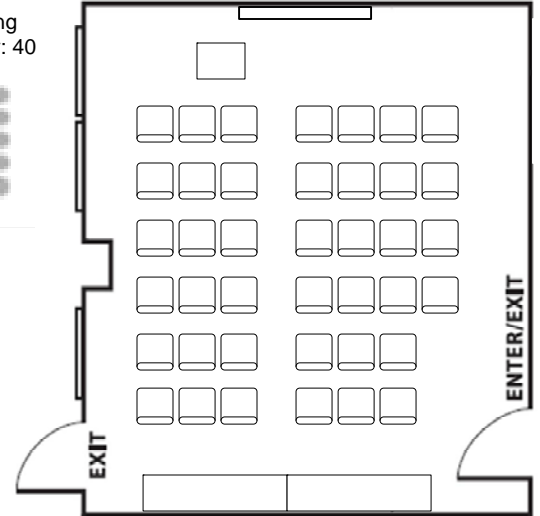

## Beluga Room

Classroom Seating  
Max. Capacity: 24

Theater Seating  
Max. Capacity: 40

Banquet Seating  
Max. Capacity: 27

Conference Seating  
Max. Capacity: 16

U-Shape Seating  
Max. Capacity: 18

H-Square Seating  
Max. Capacity: 24

## Orca Room

Classroom Seating  
Max. Capacity: 39

Theater Seating  
Max. Capacity: 80

Banquet Seating  
Max. Capacity: 54

Conference Seating  
Max. Capacity: 26

U-Shape Seating  
Max. Capacity: 26

H-Square Seating  
Max. Capacity: 36

**Classroom Seating**  
Max. Capacity: 24

**Theater Seating**  
Max. Capacity: 40

**Banquet Seating**  
Max. Capacity: 27

**Conference Seating**  
Max. Capacity: 16

**U-Shape Seating**  
Max. Capacity: 18

**H-Square Seating**  
Max. Capacity: 24

Classroom Seating  
Max. Capacity: 39

Theater Seating  
Max. Capacity: 80

Banquet Seating  
Max. Capacity: 54

Conference Seating  
Max. Capacity: 26

U-Shape Seating  
Max. Capacity: 26