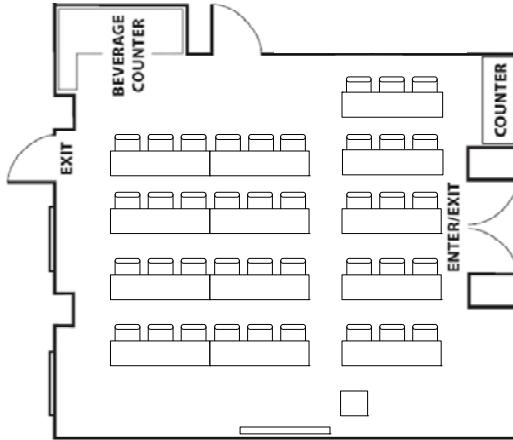

## Beluga Room

Classroom Seating  
Max. Capacity: 24

Theater Seating  
Max. Capacity: 40

Banquet Seating  
Max. Capacity: 27

Conference Seating  
Max. Capacity: 16

U-Shape Seating  
Max. Capacity: 18

H-Square Seating  
Max. Capacity: 24

## Orca Room

Classroom Seating  
Max. Capacity: 39

Theater Seating  
Max. Capacity: 80

Banquet Seating  
Max. Capacity: 54

Conference Seating  
Max. Capacity: 26

U-Shape Seating  
Max. Capacity: 26

H-Square Seating  
Max. Capacity: 36

**Classroom Seating**  
Max. Capacity: 24

**Theater Seating**  
Max. Capacity: 40

**Banquet Seating**  
Max. Capacity: 27

**Conference Seating**  
Max. Capacity: 16

**U-Shape Seating**  
Max. Capacity: 18

**H-Square Seating**  
Max. Capacity: 24

Classroom Seating  
Max. Capacity: 39

Theater Seating  
Max. Capacity: 80

Banquet Seating  
Max. Capacity: 54

Conference Seating  
Max. Capacity: 26

U-Shape Seating  
Max. Capacity: 26