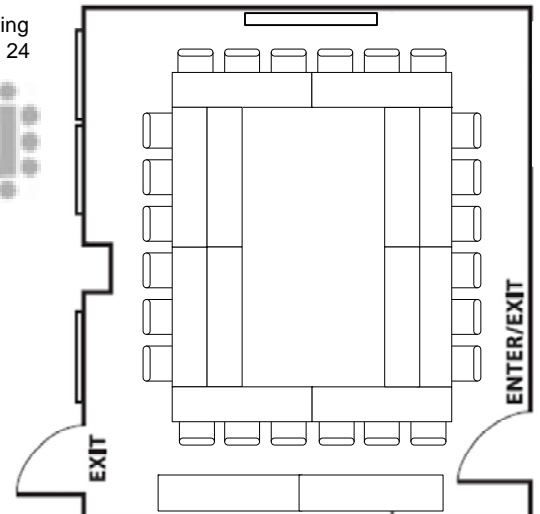

## Beluga Room

Classroom Seating  
Max. Capacity: 24

Theater Seating  
Max. Capacity: 40

Banquet Seating  
Max. Capacity: 27

Conference Seating  
Max. Capacity: 16

U-Shape Seating  
Max. Capacity: 18

H-Square Seating  
Max. Capacity: 24

## Orca Room

Classroom Seating  
Max. Capacity: 39

Theater Seating  
Max. Capacity: 80

Banquet Seating  
Max. Capacity: 54

Conference Seating  
Max. Capacity: 26

U-Shape Seating  
Max. Capacity: 26

H-Square Seating  
Max. Capacity: 36

**Classroom Seating**  
Max. Capacity: 24

**Theater Seating**  
Max. Capacity: 40

**Banquet Seating**  
Max. Capacity: 27

**Conference Seating**  
Max. Capacity: 16

**U-Shape Seating**  
Max. Capacity: 18

**H-Square Seating**  
Max. Capacity: 24

Classroom Seating  
Max. Capacity: 39

Theater Seating  
Max. Capacity: 80

Banquet Seating  
Max. Capacity: 54

Conference Seating  
Max. Capacity: 26

U-Shape Seating  
Max. Capacity: 26