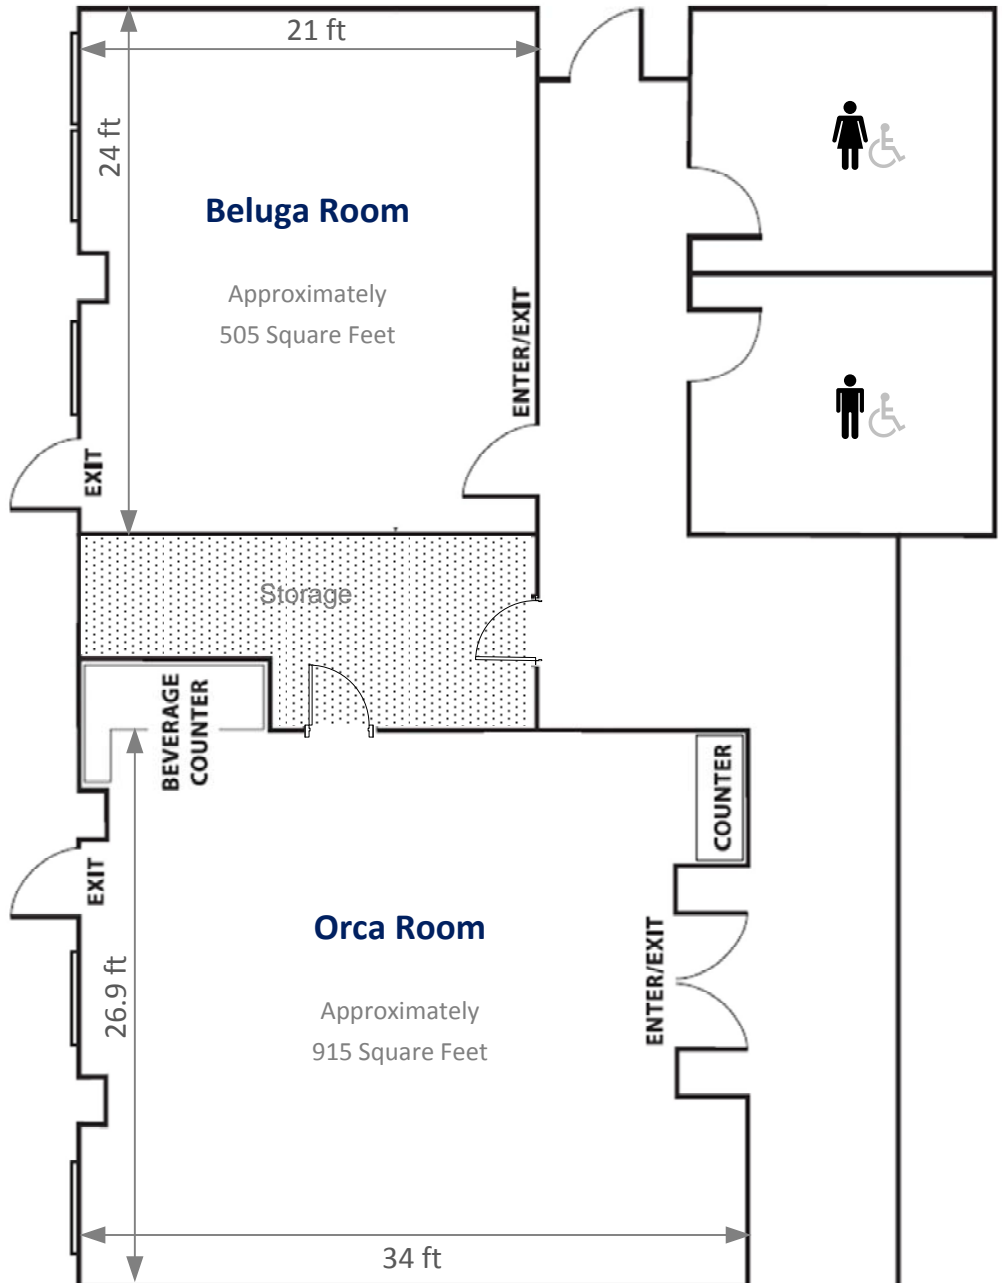

# Meeting Space

## Beluga Room

Classroom Seating  
Max. Capacity: 24

Theater Seating  
Max. Capacity: 40

Banquet Seating  
Max. Capacity: 27

Conference Seating  
Max. Capacity: 16

U-Shape Seating  
Max. Capacity: 18

H-Square Seating  
Max. Capacity: 24

## Orca Room

Classroom Seating  
Max. Capacity: 39

Theater Seating  
Max. Capacity: 80

Banquet Seating  
Max. Capacity: 54

Conference Seating  
Max. Capacity: 26

U-Shape Seating  
Max. Capacity: 26

H-Square Seating  
Max. Capacity: 36

H-Square Seating  
Max. Capacity: 36