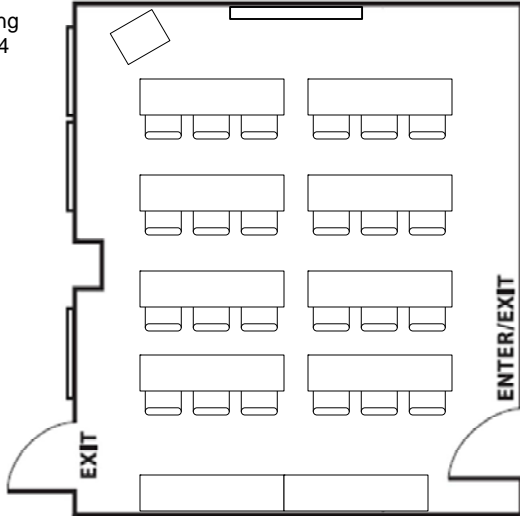

## Beluga Room

Classroom Seating  
Max. Capacity: 24

Theater Seating  
Max. Capacity: 40

Banquet Seating  
Max. Capacity: 27

Conference Seating  
Max. Capacity: 16

U-Shape Seating  
Max. Capacity: 18

H-Square Seating  
Max. Capacity: 24

## Orca Room

Classroom Seating  
Max. Capacity: 39

Theater Seating  
Max. Capacity: 80

Banquet Seating  
Max. Capacity: 54

Conference Seating  
Max. Capacity: 26

U-Shape Seating  
Max. Capacity: 26

H-Square Seating  
Max. Capacity: 36

**Classroom Seating**  
Max. Capacity: 24

**Theater Seating**  
Max. Capacity: 40

**Banquet Seating**  
Max. Capacity: 27

**Conference Seating**  
Max. Capacity: 16

**U-Shape Seating**  
Max. Capacity: 18

**H-Square Seating**  
Max. Capacity: 24

Classroom Seating  
Max. Capacity: 39

Theater Seating  
Max. Capacity: 80

Banquet Seating  
Max. Capacity: 54

Conference Seating  
Max. Capacity: 26

U-Shape Seating  
Max. Capacity: 26