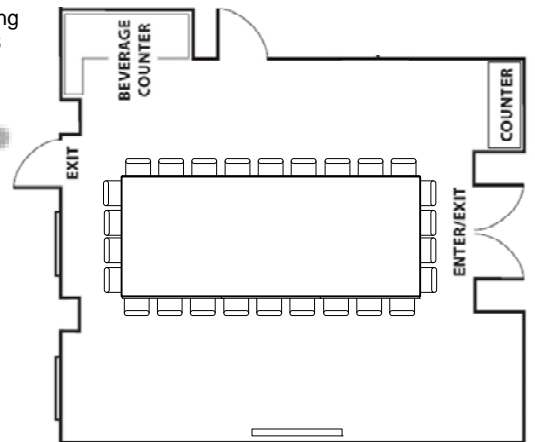

## Beluga Room

Classroom Seating  
Max. Capacity: 24

Theater Seating  
Max. Capacity: 40

Banquet Seating  
Max. Capacity: 27

Conference Seating  
Max. Capacity: 16

U-Shape Seating  
Max. Capacity: 18

H-Square Seating  
Max. Capacity: 24

## Orca Room

Classroom Seating  
Max. Capacity: 39

Theater Seating  
Max. Capacity: 80

Banquet Seating  
Max. Capacity: 54

Conference Seating  
Max. Capacity: 26

U-Shape Seating  
Max. Capacity: 26

H-Square Seating  
Max. Capacity: 36

**H-Square Seating**  
Max. Capacity: 24

Classroom Seating  
Max. Capacity: 39

Theater Seating  
Max. Capacity: 80

Banquet Seating  
Max. Capacity: 54

Conference Seating  
Max. Capacity: 26

U-Shape Seating  
Max. Capacity: 26

H-Square Seating  
Max. Capacity: 36