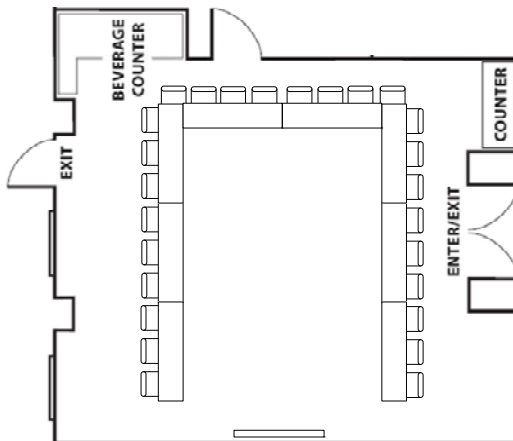

## Orca Room

Classroom Seating  
Max. Capacity: 39

Theater Seating  
Max. Capacity: 80

Banquet Seating  
Max. Capacity: 54

Conference Seating  
Max. Capacity: 26

U-Shape Seating  
Max. Capacity: 26

H-Square Seating  
Max. Capacity: 36

**Classroom Seating**  
Max. Capacity: 24

**Theater Seating**  
Max. Capacity: 40

**Banquet Seating**  
Max. Capacity: 27

**Conference Seating**  
Max. Capacity: 16

**U-Shape Seating**  
Max. Capacity: 18

**H-Square Seating**  
Max. Capacity: 24

Classroom Seating  
Max. Capacity: 39

Theater Seating  
Max. Capacity: 80

Banquet Seating  
Max. Capacity: 54

Conference Seating  
Max. Capacity: 26

U-Shape Seating  
Max. Capacity: 26

H-Square Seating  
Max. Capacity: 36