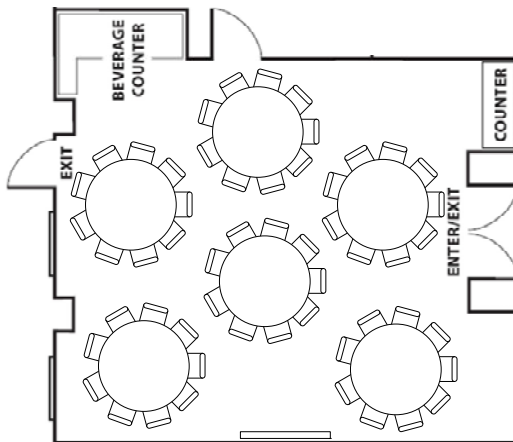

## Orca Room

Classroom Seating  
Max. Capacity: 39

Theater Seating  
Max. Capacity: 80

Banquet Seating  
Max. Capacity: 54

Conference Seating  
Max. Capacity: 26

U-Shape Seating  
Max. Capacity: 26

H-Square Seating  
Max. Capacity: 36

**Classroom Seating**  
Max. Capacity: 24

**Theater Seating**  
Max. Capacity: 40

**Banquet Seating**  
Max. Capacity: 27

**Conference Seating**  
Max. Capacity: 16

**U-Shape Seating**  
Max. Capacity: 18

**H-Square Seating**  
Max. Capacity: 24

Classroom Seating  
Max. Capacity: 39

Theater Seating  
Max. Capacity: 80

Banquet Seating  
Max. Capacity: 54

Conference Seating  
Max. Capacity: 26

U-Shape Seating  
Max. Capacity: 26

H-Square Seating  
Max. Capacity: 36